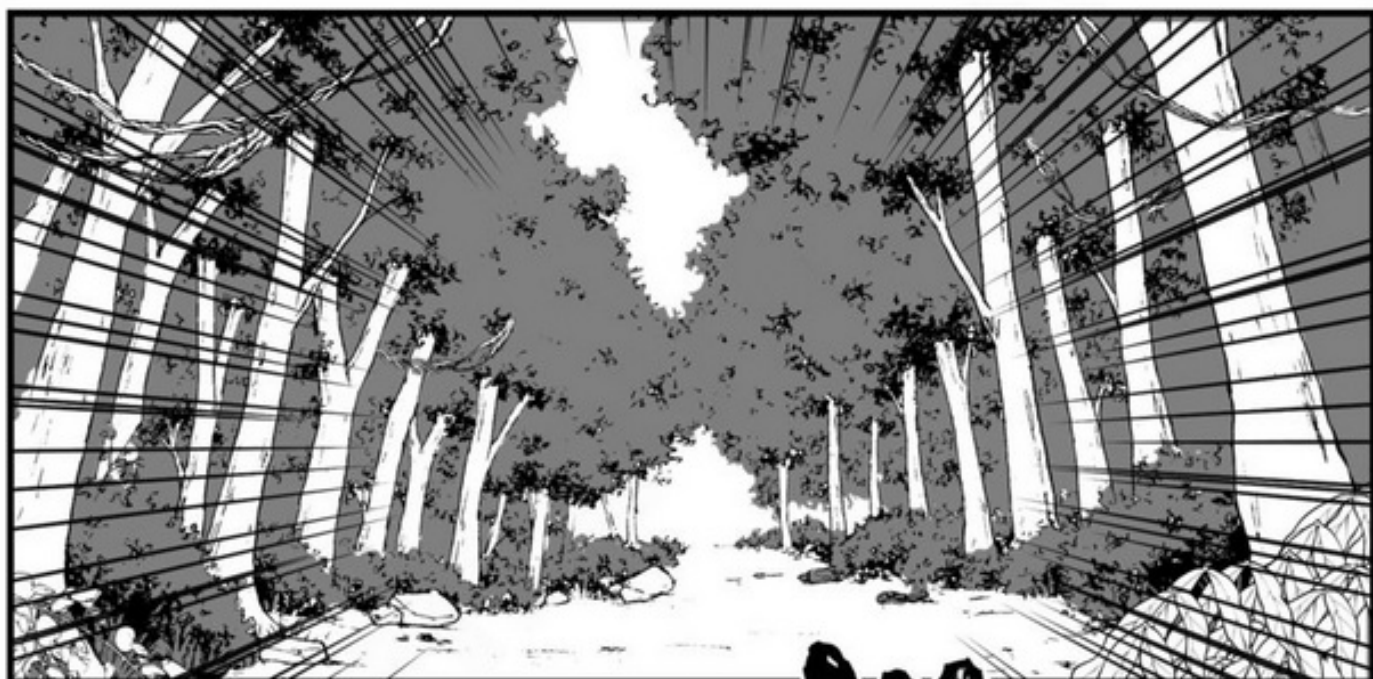

ACTE

||

An elephant cemetery!!
Unbelievable!!!

Cemetery?
What I note
from the sight
of these
carcasses...

The term of
pantry would be
more
appropriate!

And the creature
that treated
itself to this
feast must be
gigantic!

Song of the
abyss!!!

!!!
OOO
RRR
S

Nature Unity
!!!

GROOOAAA!!!

La Scoumoune, do you
think you can target
the scar on the back of
his neck?

His skin is
probably less
thick in this
place...

And one of
your arrows
could rip it...

A piece of
cake
!!!

A large, furry creature with long, curved horns is shown from the back, looking up towards the sky. The creature has a thick, shaggy coat and pointed ears. The background is filled with radiating lines, suggesting a bright light or a powerful effect.